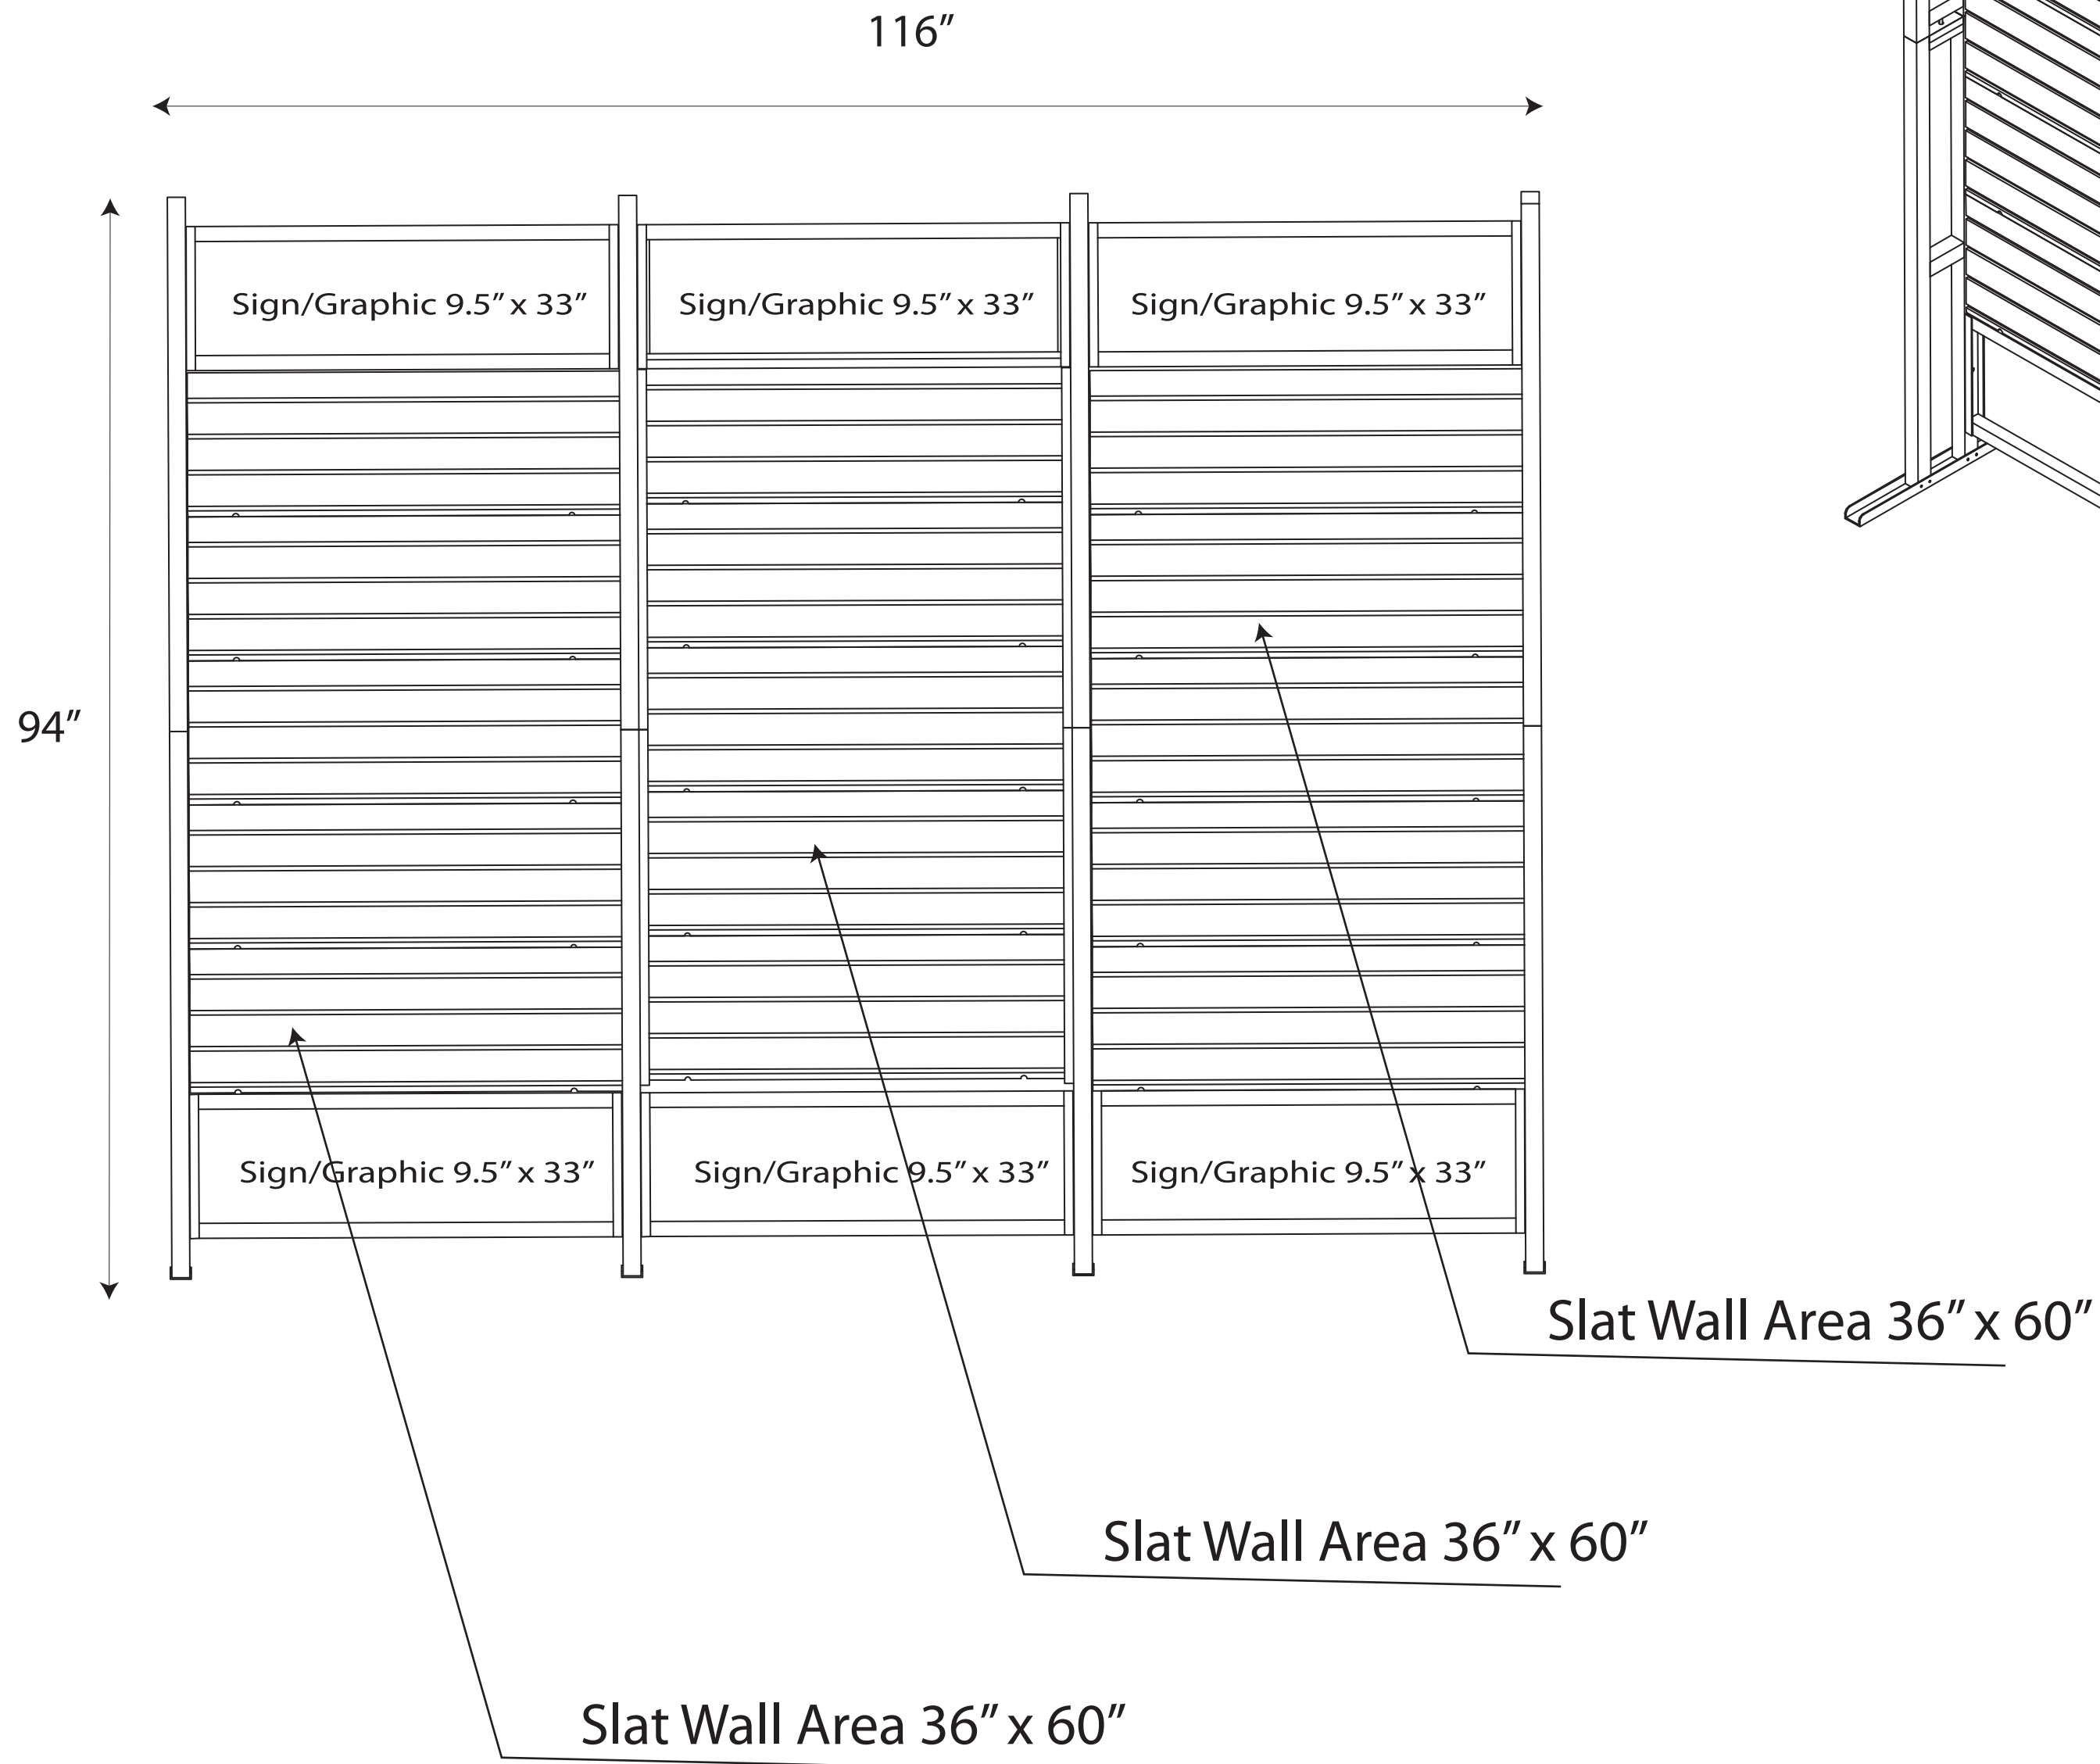

Superior V3 Trade Show Exhibit

Dimensions

TADD
INNOVATIONS
Display Products